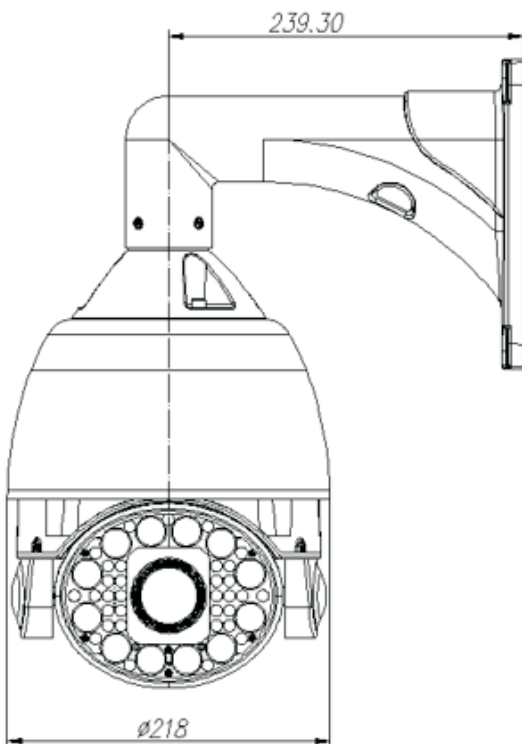

High Speed Dome

Horizontal TV Lines

Color Camera

Auto Filter

Weatherproof

Features

- ★ 1/4" CCD Camera
- ★ 540 TV Lines of Horizontal Resolution
- ★ IR Mode - ON/OFF/Auto(Distance-100mts)
- ★ 128 Preset Positions
- ★ 256 Dome ID
- ★ 8 Privacy Zone & 4 Touring
- ★ 2.1 Interlaced Scanning System

Specification

Model	SSD-270DIR	SSD-360DIR
Image Sensor	1/4" Color CCD	
Signal System	PAL/NTSC	
Horizontal Resolution	540TVL	
Minimum Illumination	0.01 Lux (Digital Slow Shutter up) 0 Lux (Night Mode)	
PAN/Angle manual speed	0°-360° (Endless) More than 0.5°~300°/sec (Zoom Proportional)	
Tilt/Angle manual speed	0~90° More than 120°~1sec (Zoom Proportional)	
Baud Rate	1200bps, 2400bps, 4800bps, 9600bps	
ID (Camera Address)	0~256 address	
Communication	Pelco-P/D(RS-485 Port)	
Preset Position	128	
OSD	English	
IR LED	12 (Very Big) & 30 (Small)	
IR Mode	W-T & W/T	
IR Switch	Auto/On/Off	
Auto Day/Night	On/Off	
IR Distance	200mts.	
Mirror	On/Off	
Aperture	0-15	
Exposure Mode	Auto/Shutter/Manual/IRIS/Bright	
Backlight	Off/On	
Privacy Zone	8	
System Act	Power up Act/Leisure Act	
Scan	Auto scan, limit scan(speed adjustable)	
Tour scan	4 tour, 16 preset position per tour, speed and dwell time can be adjustable	
Pattern scan	4 pattern, 15 minutes recording for each pattern	
Dwell setup	Home place/autoscan/tourscan/patternscan	
Body Type	IP 66	
Effective Pixels	752 (H) x 582 (V)	
S/N Ratio	50db	
Power	AC 24V 50/60HZ 1.5A	
Humidity	<90%	
Power Consumption	15w - 25w	
Operating Temperature	-20°C to 60°C	